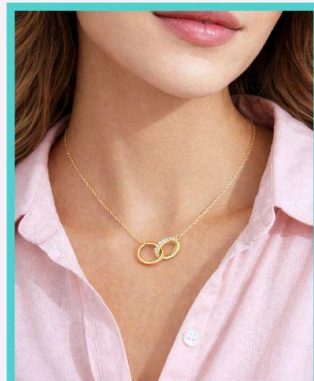

Double Circles Earring Pave BF-E2

Double Circle Earring Plain BF-E3

Dangle Circles Earring BF-E4

Pear Drop Earring BF-E5

Statement Cluster Earring BF-E6

Multi Hoop Earring BF-E7

Long Cushion Earring BF-E8

Tube Chime Earring BF-E9

Earrings

Statement Cluster Earring BF-E10

Small Crossover Earring BF-E11

Bullseye Earring BF-E12

Hook Oblong Earring BF-E13

Hook Cushion Earring BF-E14

Dangle Stud Earring BF-E15
Dangle Stud Earring Pave BF-E16

Hoop Pave Earring Pave BF-E18
Hoop Pave Earring Plain BF-E19

Thin Hoop Earring BF-E20

Double Hoop Earring BF-E21

Bracelets

Necklaces

Choker Tube Necklace BF-N1
Long Tube Necklace BF-N2

Cushion Pendant Necklace BF-N3

Heart Pendants Necklace BF-N4

Circle Links Necklace BF-N4

Luna Pendant Necklace BF-N5

Modern Circles Collection

Mod Circles Cluster Drop Ear BF-MC1

Circles Cluster Line Earring BF-MC2

Modern Circles Sm Hoop BF-MC3