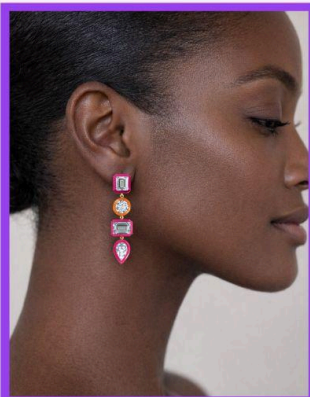

Bright Fuchsia

the fuchsia is here

Spring / Summer 2026

- 18K Gold Plated with Enamel and CZ

© Bright Fuchsia 2026

Rings

Crossover Stack Ring BF-R1

Wave Ring BF-R2

Two Stone Triple Wrap Ring BF-R3

Crossover Ring Pave BF-R4
Crossover Ring Plain BF-55

Wave 3 Stone Ring BF-R6

Cluster Ring BF-R7

Interlock Band Ring BF-R8

Enamel Shank Solitaire Ring BF-R9

Earrings

Totem Earring BF-E1

Double Circles Earring Pave BF-E2

Double Circle Earring Plain BF-E3

Dangle Circles Earring BF-E4

Pear Drop Earring BF-E5

Statement Cluster Earring BF-E6

Multi Hoop Earring BF-E7

Long Cushion Earring BF-E8

Tube Chime Earring BF-E9

Earrings

Statement Cluster Earring BF-E10

Small Crossover Earring BF-E11

Bullseye Earring BF-E12

Hook Oblong Earring BF-E13

Hook Cushion Earring BF-E14

Dangle Stud Earring BF-E15
Dangle Stud Earring Pave BF-E16