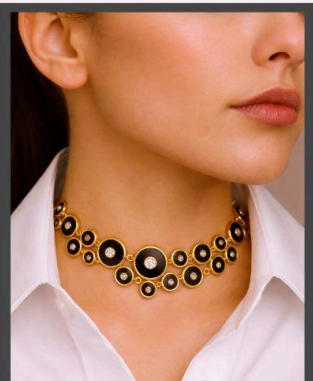

Hoop Pave Earring Pave BF-E18
Hoop Pave Earring Plain BF-E19

Thin Hoop Earring BF-E20

Double Hoop Earring BF-E21

Bracelets

Necklaces

Choker Tube Necklace BF-N1
Long Tube Necklace BF-N2

Cushion Pendant Necklace BF-N3

Heart Pendants Necklace BF-N4

Circle Links Necklace BF-N4

Luna Pendant Necklace BF-N5

Modern Circles Collection

Mod Circles Cluster Drop Ear BF-MC1

Circles Cluster Line Earring BF-MC2

Modern Circles Sm Hoop BF-MC3