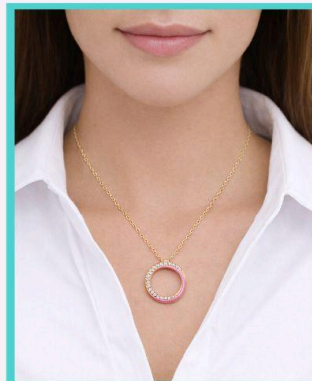

Earrings

Statement Cluster Earring BF-E10

Small Crossover Earring BF-E11

Bullseye Earring BF-E12

Hook Oblong Earring BF-E13

Hook Cushion Earring BF-E14

Dangle Stud Earring BF-E15
Dangle Stud Earring Pave BF-E16

Hoop Pave Earring Pave BF-E18
Hoop Pave Earring Plain BF-E19

Thin Hoop Earring BF-E20

Double Hoop Earring BF-E21

Bracelets

Necklaces

Choker Tube Necklace BF-N1
Long Tube Necklace BF-N2

Cushion Pendant Necklace BF-N3

Heart Pendants Necklace BF-N4

Circle Links Necklace BF-N4

Luna Pendant Necklace BF-N5

Modern Circles Collection

Mod Circles Cluster Drop Ear BF-MC1

Circles Cluster Line Earring BF-MC2

Modern Circles Sm Hoop BF-MC3