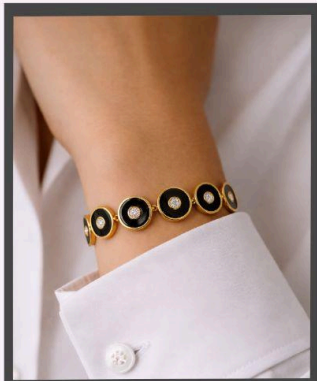

Mod Circles Line Bracelet BF-MC6