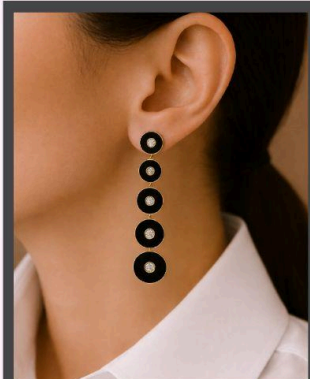

Hoop Pave Earring Pave BF-E18
Hoop Pave Earring Plain BF-E19

Thin Hoop Earring BF-E20

Double Hoop Earring BF-E21

Bracelets

Necklaces

Choker Tube Necklace BF-N1
Long Tube Necklace BF-N2

Cushion Pendant Necklace BF-N3

Heart Pendants Necklace BF-N4

Circle Links Necklace BF-N4

Luna Pendant Necklace BF-N5

Modern Circles Collection

Mod Circles Cluster Drop Ear BF-MC1

Circles Cluster Line Earring BF-MC2

Modern Circles Sm Hoop BF-MC3